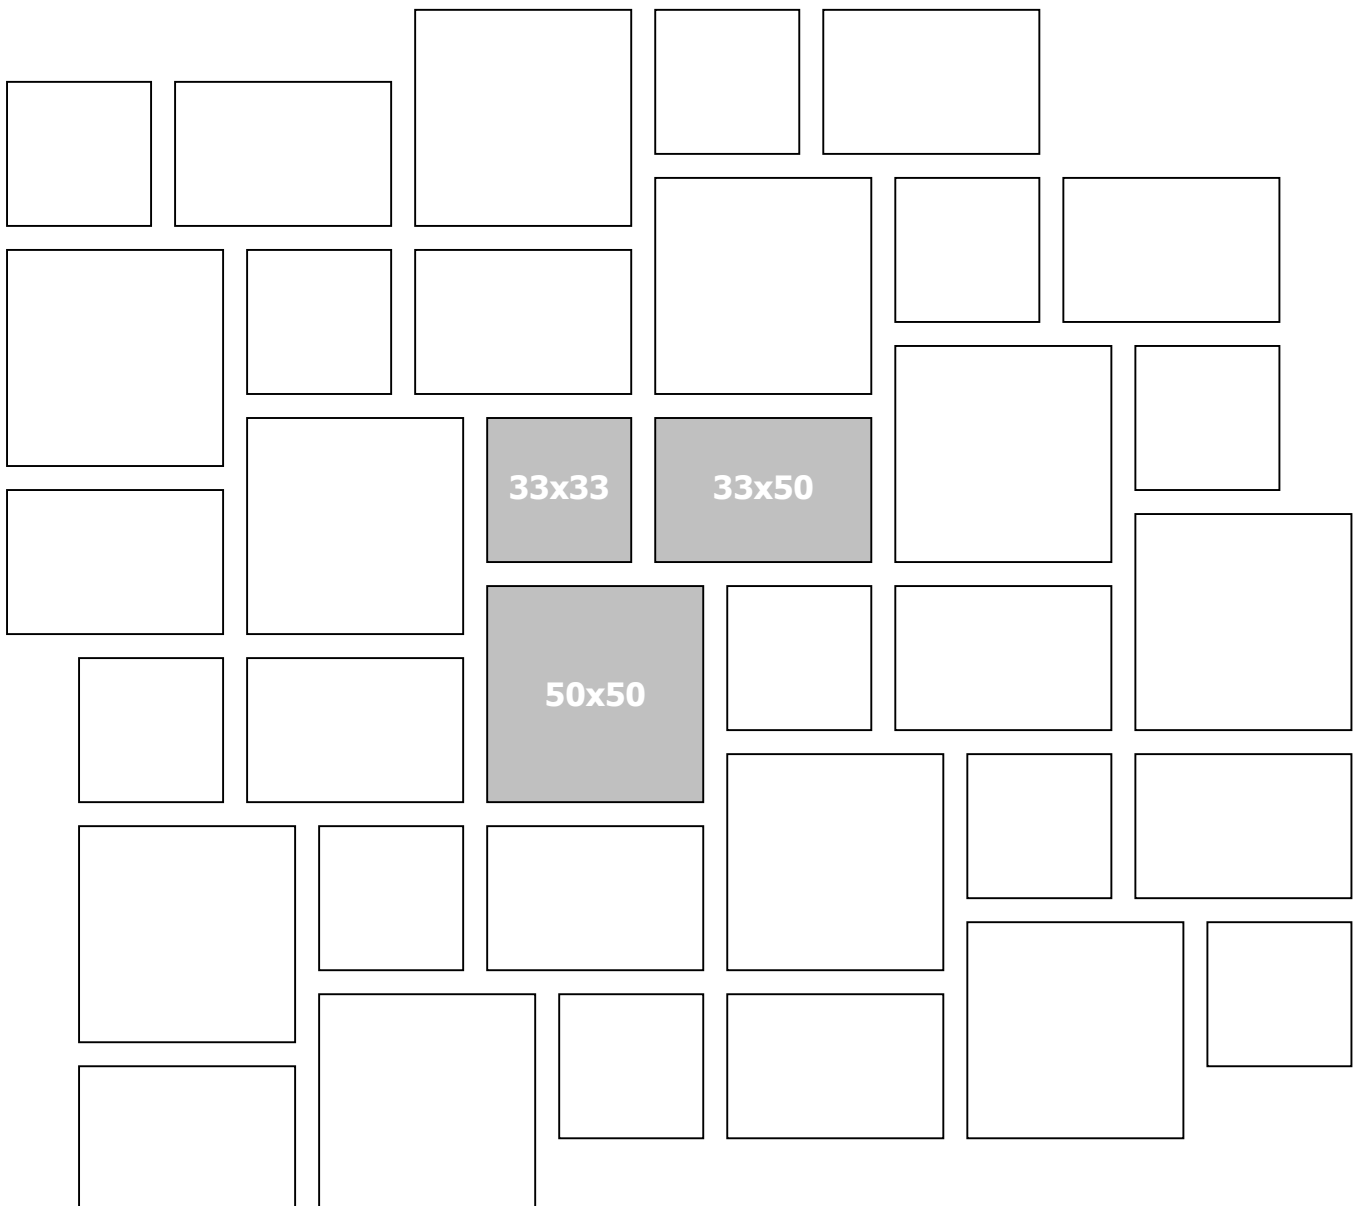

# TILE STUDIO

## 3 Size Mix

Tile Size	33 x 33	33 x 50	50 x 50
Percentage	21.12%	31.36%	47.52%